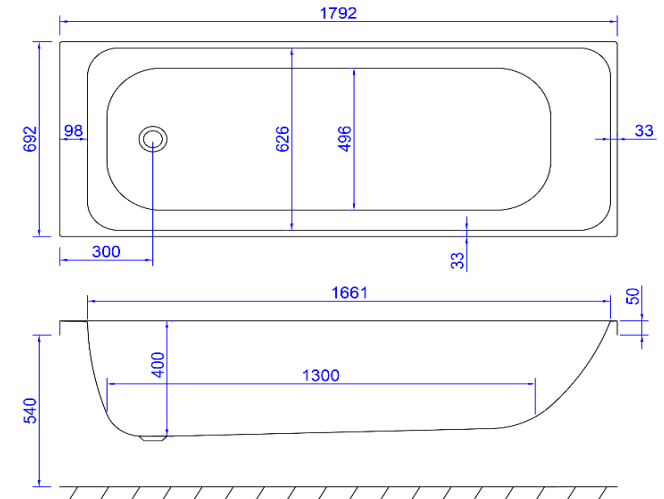

Profile SE

1800 x 700

Technical Information

Water Capacity

255 litres

Installation Kit

Standard - AK-01

Carronite - AK-01-C

Whirlpool Compatibility

N/A

Bath Codes

Profile 1800x700 Standard 02571
Profile 1800x700 Carronite 02572

Screen Codes

CFS1 Curved Profile 02344
CFS1 Square Profile 02346

Panel Codes

L-Shape 1800x700x540 Panel 02311
Front 1800x540 Standard Panel 02322
Front 1800x540 Carronite Panel 02323
End 700x540 Standard Panel 02286
End 700x540 Carronite Panel 02272