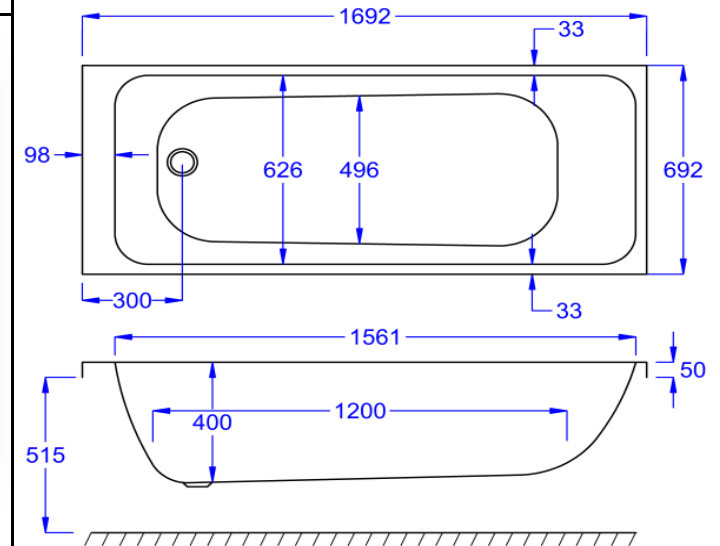

Profile SE

1700 x 700

Technical Information

Water Capacity

218 litres

Installation Kit

Standard - AK-01

Carronite - AK-01-C

Whirlpool Compatibility

N/A

Bath Codes

Profile 1700x700 Standard 02422
 Profile 1700x700 Carronite 02423

Screen Codes

CFS1 Curved Profile 02344
 CFS1 Square Profile 02346

Panel Codes

L-Shape 1700x700x515 Panel 02299
 Front 1700x515 Standard Panel 02320
 Front 1700x515 Carronite Panel 02321
 End 700x515 Standard Panel 02285
 End 700x515 Carronite Panel 02271