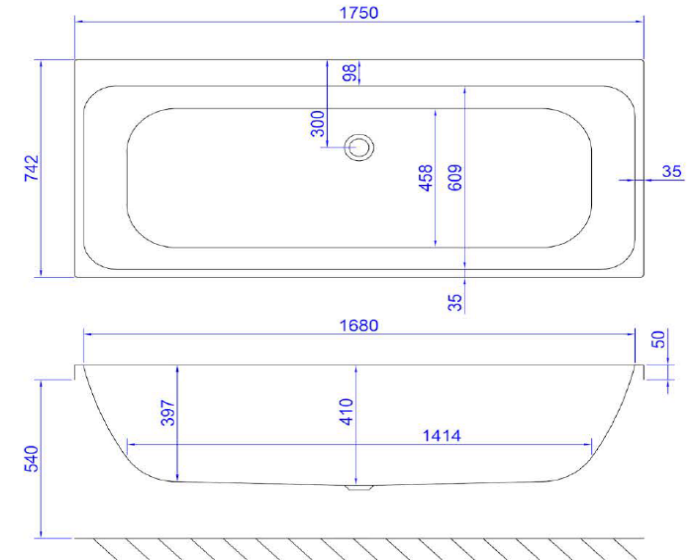

Profile DE

1750 x 750

Technical Information

Water Capacity

236 litres

Installation Kit

Standard - AK-01

Carronite - AK-01-C

Whirlpool Compatibility

N/A

Bath Codes

Profile DE 1750x750 Standard 02593
Profile DE 1750x750 Carronite 02594

Screen Codes

CFS1 Curved Profile 02344
CFS1 Square Profile 02346

Panel Codes

L-Shape 1750x750x540 Panel 02607
Front 1750x540 Standard Panel 02601
Front 1750x540 Carronite Panel 02602
End 750x540 Standard Panel 02289
End 750x540 Carronite Panel 02275