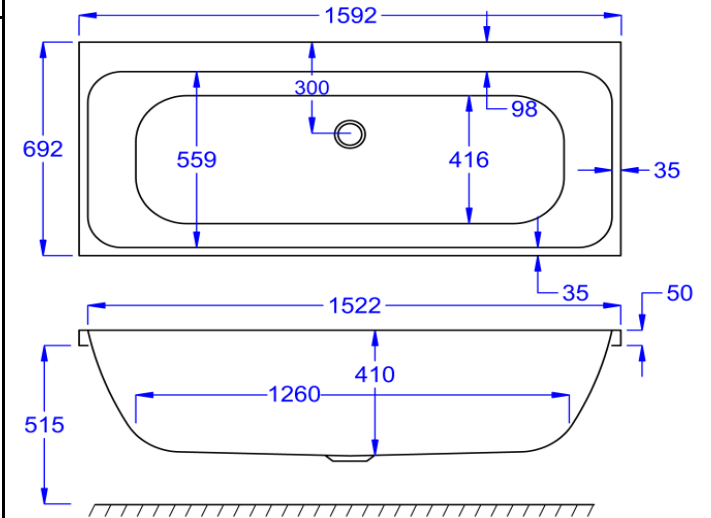

Profile DE

1600 x 700

Technical Information

Water Capacity

188 litres

Installation Kit

Standard - AK-01

Carronite - AK-01-C

Whirlpool Compatibility

N/A

Bath Codes

Profile DE 1600x700 Standard 02199
 Profile DE 1600x700 Carronite 02200

Screen Codes

CFS1 Curved Profile 02344
 CFS1 Square Profile 02346

Panel Codes

L-Shape 1600x700x515 Panel 02503
 Front 1600x515 Standard Panel 02316
 Front 1600x515 Carronite Panel 02317
 End 700x515 Standard Panel 02285
 End 700x515 Carronite Panel 02271