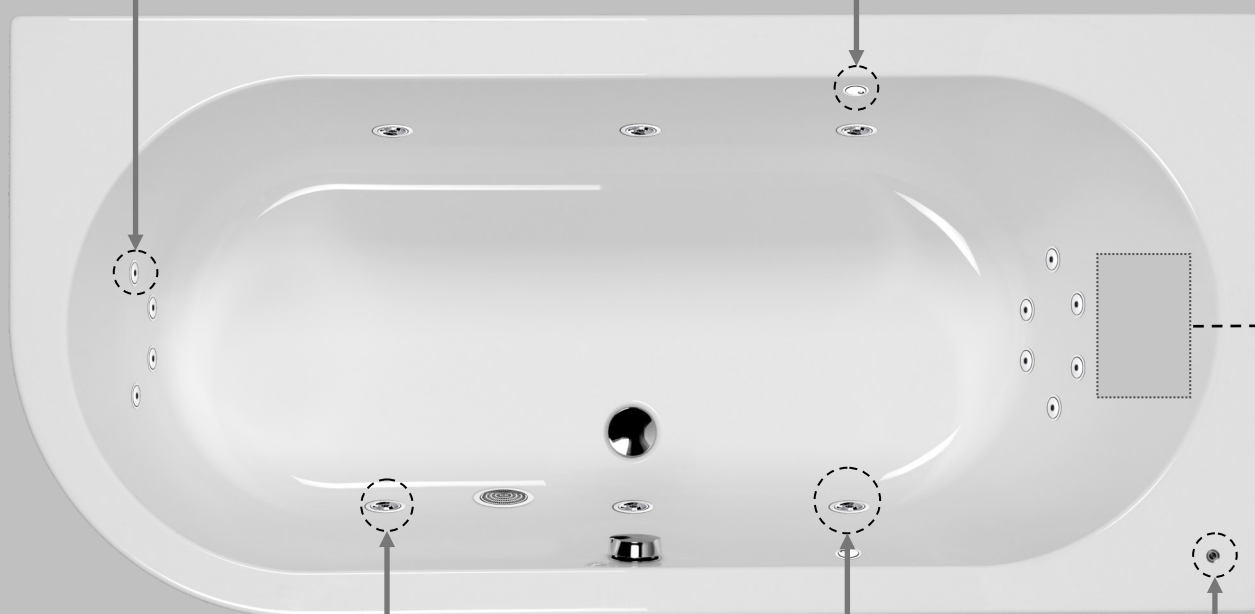

Status LH 1700x800

clenda

System 5

Back / Foot Jet

Used in clusters to target specific areas like the lumbar region and feet.

Control

Control the flow of air to the jets with a simple turn of the centre dial.

Pump located under the slope at this end of the bath.

Side Jets

This high performance body jet gives the ultimate vigorous massage.

Suction Plate

Designed with total safety in mind, this suction has a unique built in safety feature which disengages the water pressure within seconds of being activated.

Electronic On/Off

Turns the pump air blower on and off.

Clenda System 5 (x6) Side Jets, (x6) Back Jets, (x4) Foot Jets
Power—0.70kw/230v/13amp
Electronic on/off button
Independent air control for Side Jets & Foot/Back Jets