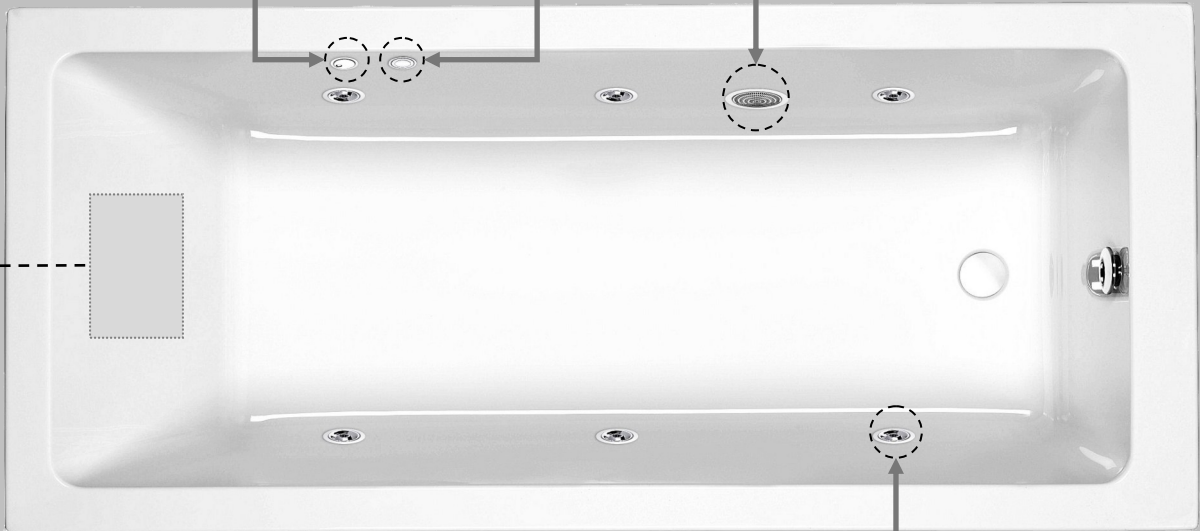

Quantum SE 1800x800

clenda

System 1

Control

Control the flow of air to the jets with a simple turn of the centre dial.

Pneumatic On/Off

Turns the pump air blower on and off.

Suction Plate

Designed with total safety in mind, this suction has a unique built in safety feature which disengages the water pressure within seconds of being activated.

Pump located under the slope at this end of the bath.

Side Jets

This high performance body jet gives the ultimate vigorous massage.

Clenda System 1

(x6) Side Jets

Power—0.70kw/230v/13amp

Pneumatic on/off button

Air control for Side Jets

carron