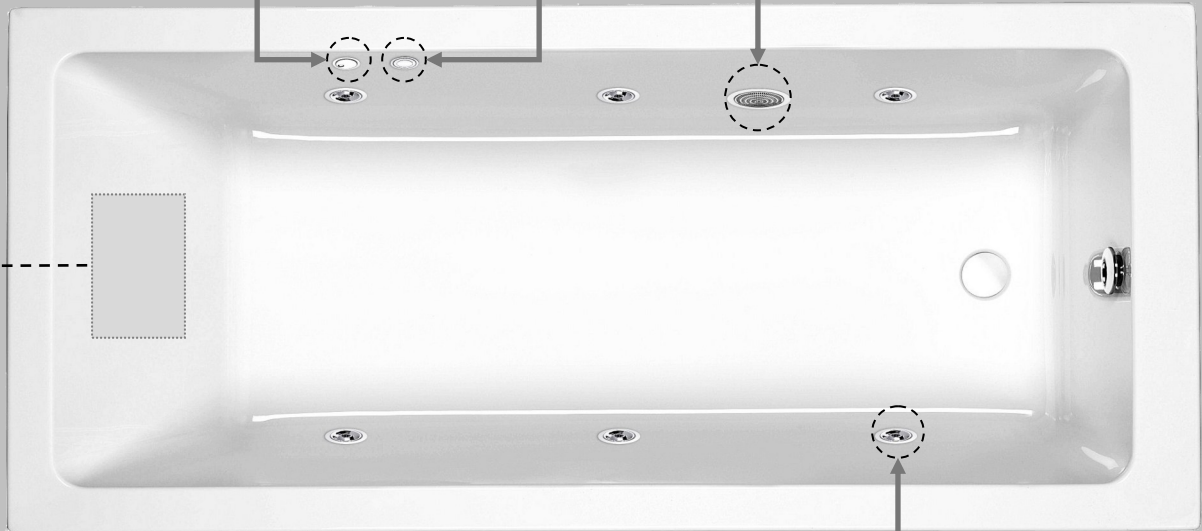

Quantum SE 1700x750

clenda

System 1

Control

Control the flow of air to the jets with a simple turn of the centre dial.

Pneumatic On/Off

Turns the pump air blower on and off.

Suction Plate

Designed with total safety in mind, this suction has a unique built in safety feature which disengages the water pressure within seconds of being activated.

Pump located under the slope at this end of the bath.

Side Jets

This high performance body jet gives the ultimate vigorous massage.

Clenda System 1

(x6) Side Jets

Power—0.70kw/230v/13amp

Pneumatic on/off button

Air control for Side Jets

carron