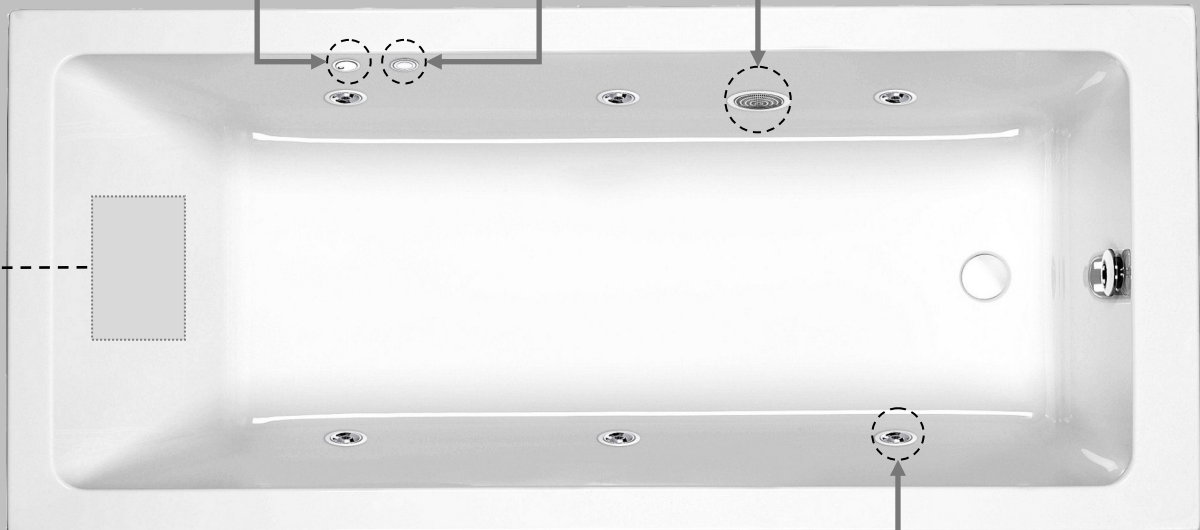

Quantum 1700x700

System 1

clenda

Control

Control the flow of air to the jets with a simple turn of the centre dial.

Pneumatic On/Off

Turns the pump air blower on and off.

Suction Plate

Designed with total safety in mind, this suction has a unique built in safety feature which disengages the water pressure within seconds of being activated.

Pump located under the slope at this end of the bath.

Side Jets

This high performance body jet gives the ultimate vigorous massage.

Clenda System 1

(x6) Side Jets

Power—0.70kw/230v/13amp

Pneumatic on/off button

Air control for Side Jets

carron