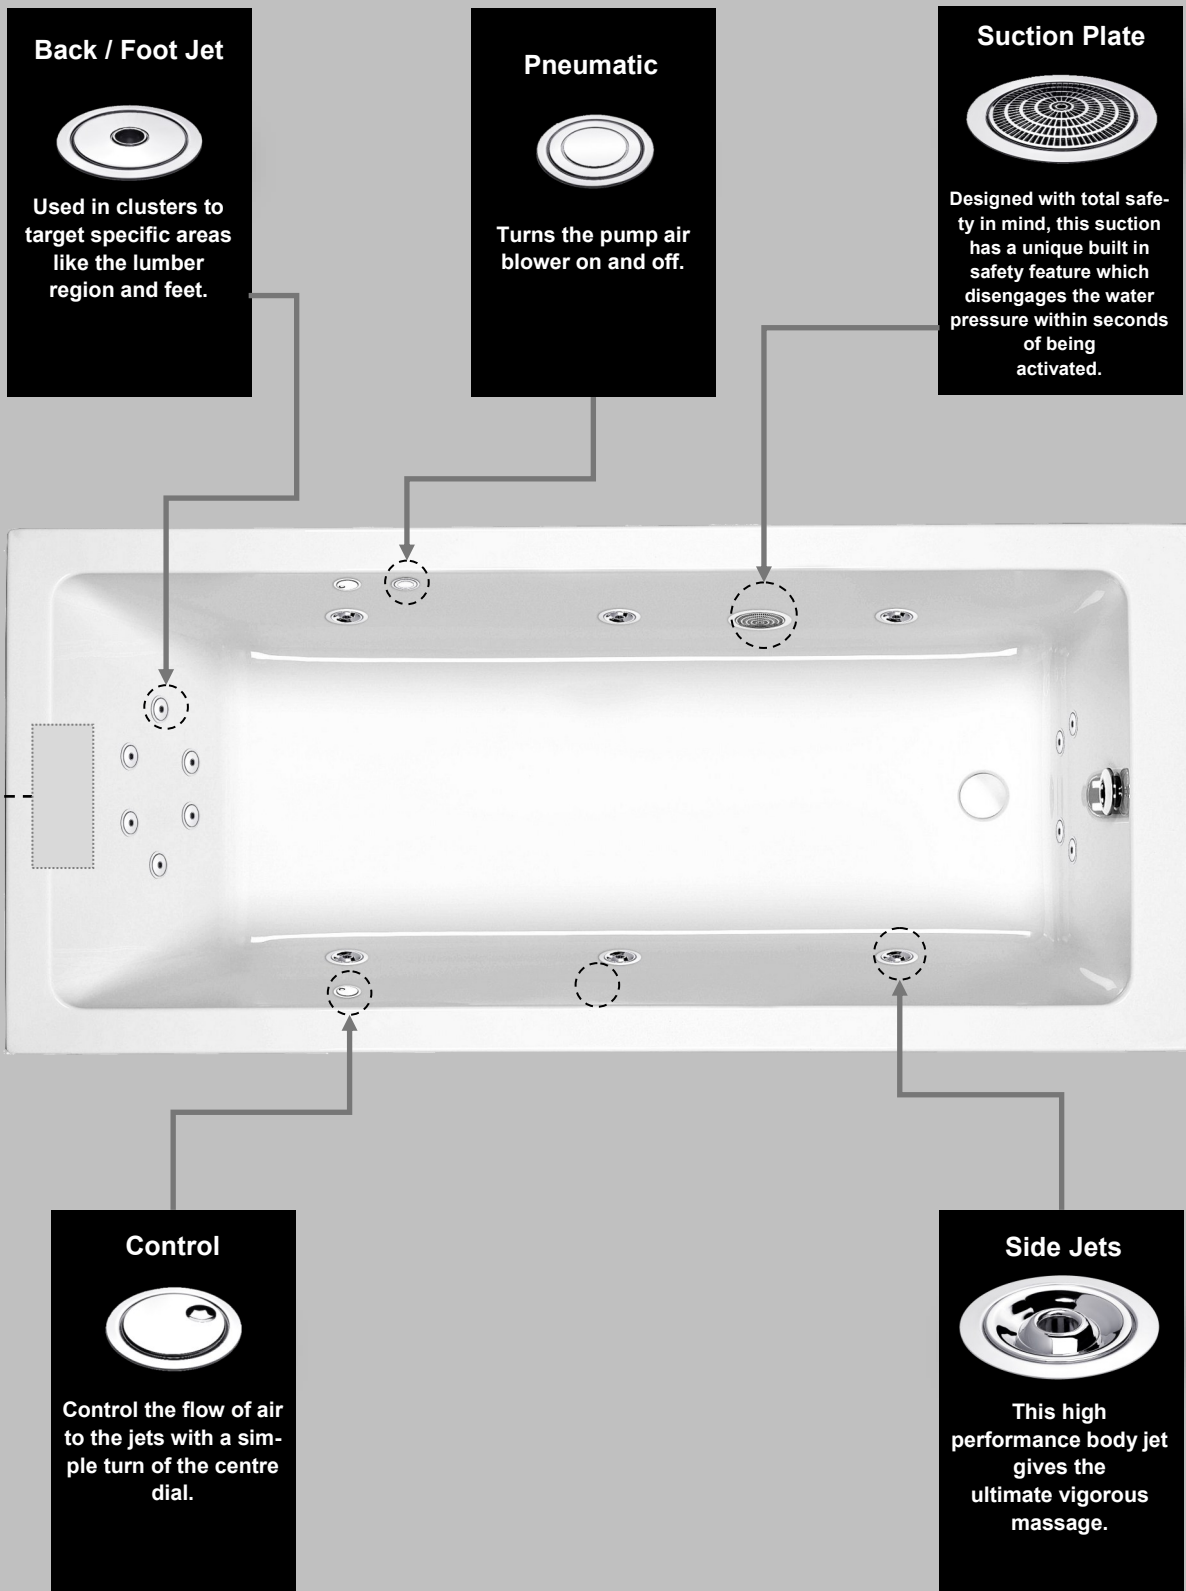

Quantum SE 1700x700

clenda

System 2

Clenda System 3

(x6) Side Jets, (x6) Back Jets, (x4) Foot Jets

Power—0.70kw/230v/13amp

Pneumatic on/off button

Independent air control for Side Jets & Foot/Back Jets