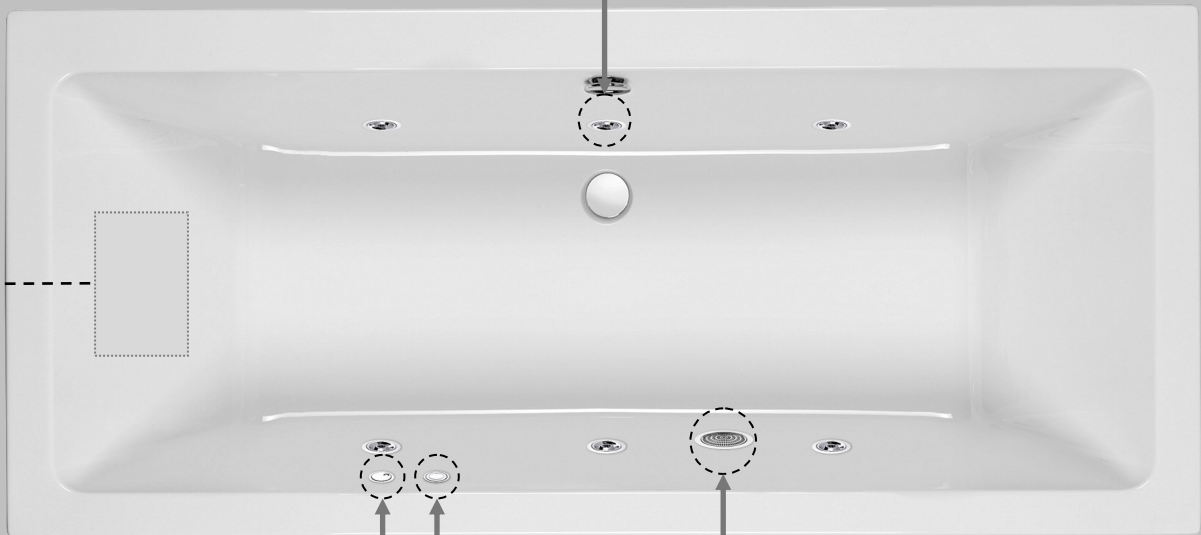

Quantum DE 1800x800

System 1

clenda

Side Jets

This high performance body jet gives the ultimate vigorous massage.

Pump located under the slope at this end of the bath.

Control

Control the flow of air to the jets with a simple turn of the centre dial.

Pneumatic On/Off

Turns the pump air blower on and off.

Suction Plate

Designed with total safety in mind, this suction has a unique built in safety feature which disengages the water pressure within seconds of being activated.

Clenda System 1

(x6) Side Jets

Power—0.70kw/230v/13amp

Pneumatic on/off button

Air control for Side Jets

carron

THE NAME FOR BATHS

North Carron Works