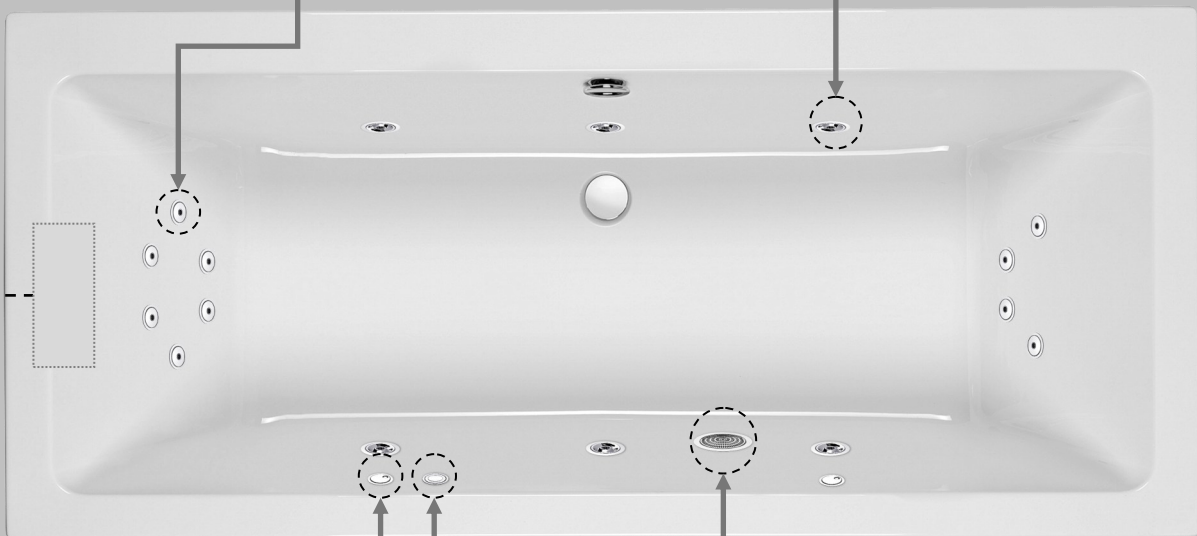

Quantum DE 1800x800

clenda

System 2

Back / Foot Jet

Used in clusters to target specific areas like the lumbar region and feet.

Side Jets

This high performance body jet gives the ultimate vigorous massage.

Pump located under the slope at this end of the bath.

Control

Control the flow of air to the jets with a simple turn of the centre dial.

Pneumatic On/Off

Turns the pump air blower on and off.

Suction Plate

Designed with total safety in mind, this suction has a unique built in safety feature which disengages the water pressure within seconds of being activated.

Clenda System 3

(x6) Side Jets, (x6) Back Jets, (x4) Foot Jets

Power—0.70kw/230v/13amp

Pneumatic on/off button

Independent air control for Side Jets & Foot/Back Jets

carron

THE NAME FOR BATHS

North Carron Works