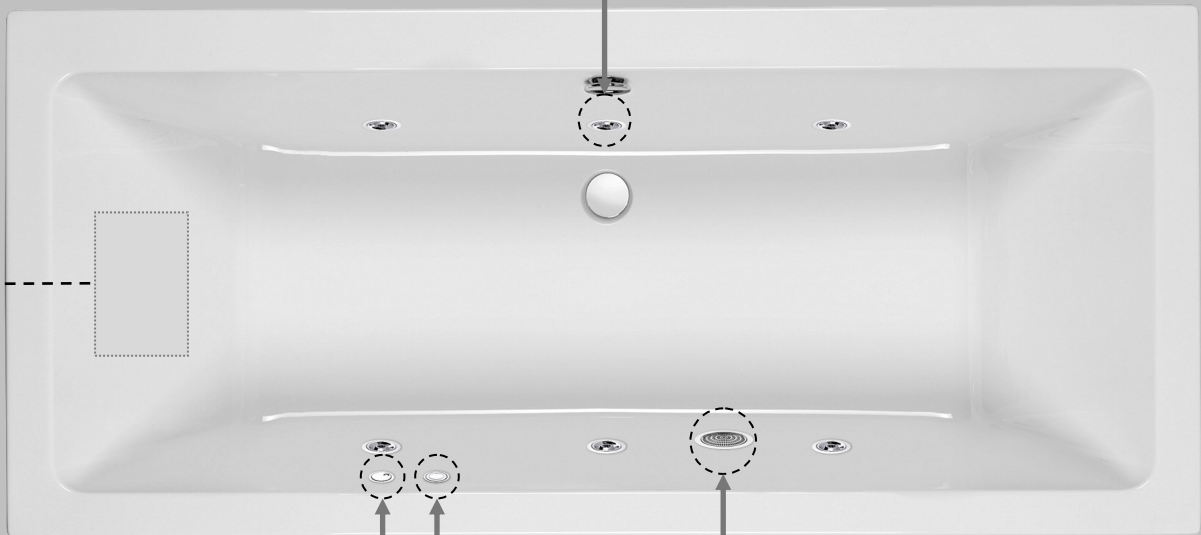

Quantum DE 1700x750

System 1

clenda

Side Jets

This high performance body jet gives the ultimate vigorous massage.

Pump located under the slope at this end of the bath.

Control

Control the flow of air to the jets with a simple turn of the centre dial.

Pneumatic On/Off

Turns the pump air blower on and off.

Suction Plate

Designed with total safety in mind, this suction has a unique built in safety feature which disengages the water pressure within seconds of being activated.

Clenda System 1

(x6) Side Jets

Power—0.70kw/230v/13amp

Pneumatic on/off button

Air control for Side Jets

carron

THE NAME FOR BATHS

North Carron Works