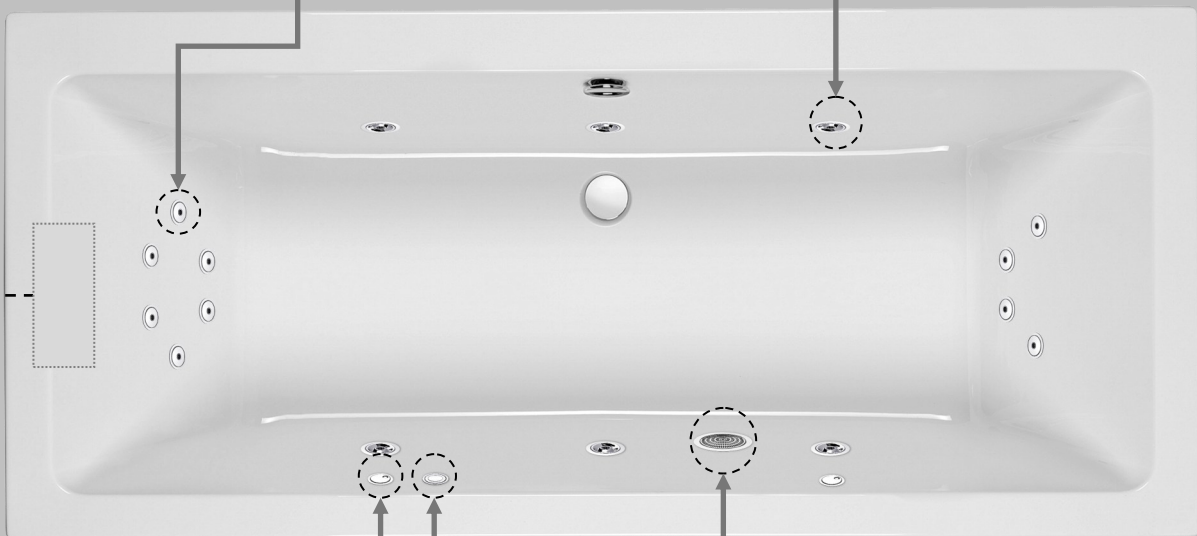

Quantum DE 1700x750

clenda

System 2

Back / Foot Jet

Used in clusters to target specific areas like the lumber region and feet.

Side Jets

This high performance body jet gives the ultimate vigorous massage.

Pump located under the slope at this end of the bath.

Control

Control the flow of air to the jets with a simple turn of the centre dial.

Pneumatic On/Off

Turns the pump air blower on and off.

Suction Plate

Designed with total safety in mind, this suction has a unique built in safety feature which disengages the water pressure within seconds of being activated.

Clenda System 3 (x6) Side Jets, (x6) Back Jets, (x4) Foot Jets
Power—0.70kw/230v/13amp
Pneumatic on/off button
Independent air control for Side Jets & Foot/Back Jets

carron
THE NAME FOR BATHS

North Carron Works
Stenhouse Road
Falkirk, FK2 8UW
Tel +44 (0) 1324 638407
Email info@carronbathrooms.com