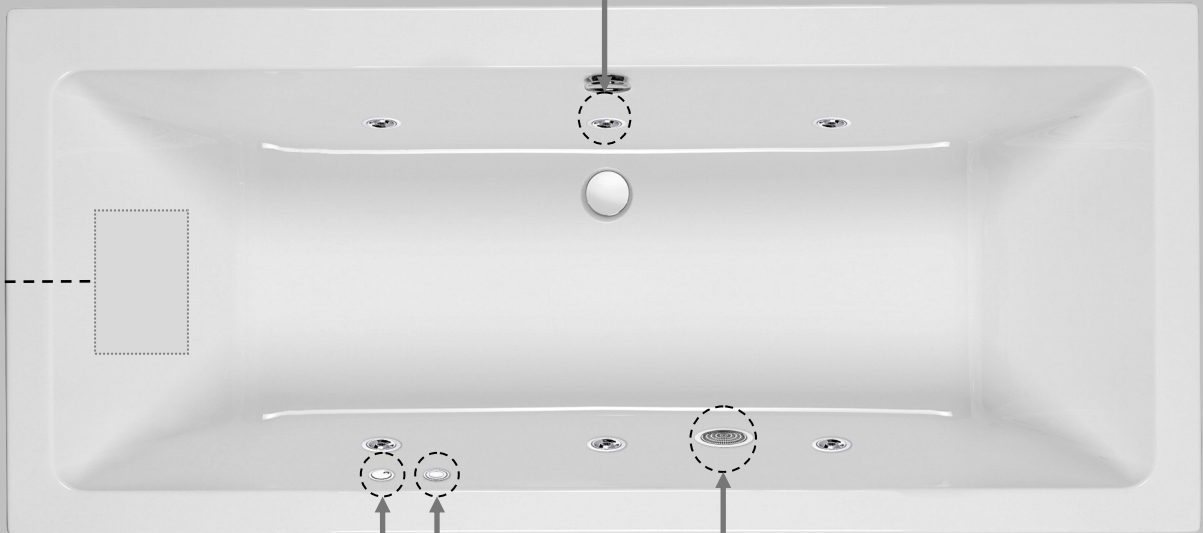

# Quantum DE 1700x700

clenda

## System 1

### Side Jets

This high performance body jet gives the ultimate vigorous massage.

Pump located under the slope at this end of the bath.

### Suction Plate

Designed with total safety in mind, this suction has a unique built in safety feature which disengages the water pressure within seconds of being activated.