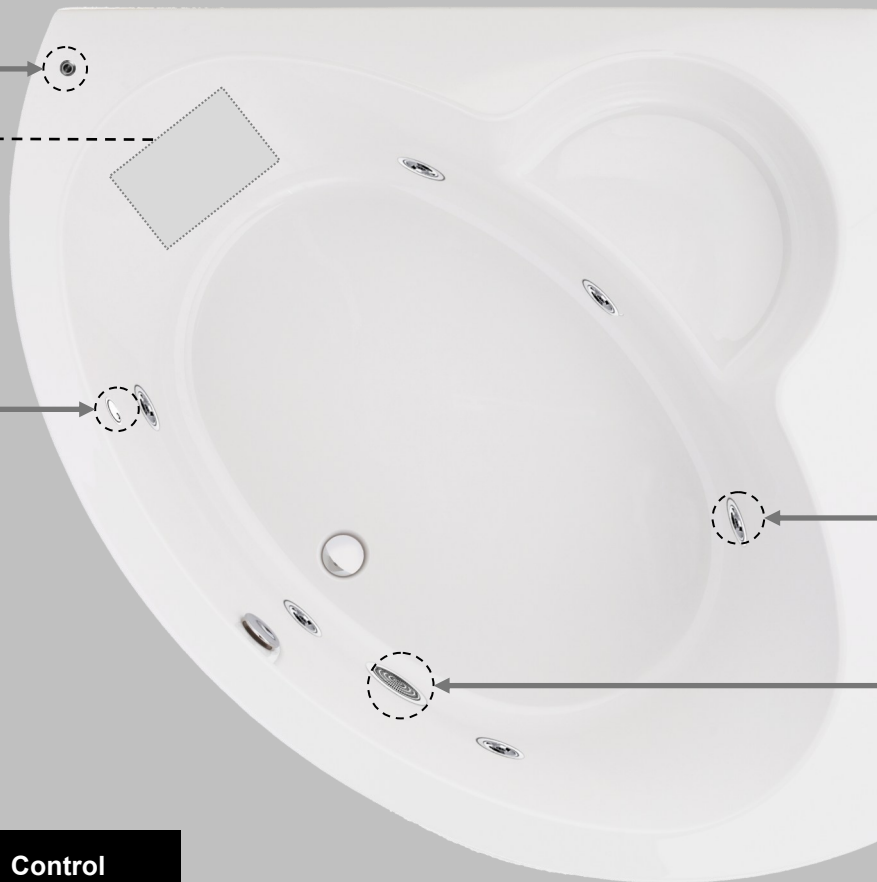

Monarch 1300x1300

System 4

clenda

Electronic On/Off

Turns the pump air blower on and off.

Side Jets

This high performance body jet gives the ultimate vigorous massage.

Pump located under the slope at this end of the bath.

Control

Control the flow of air to the jets with a simple turn of the centre dial.

Suction Plate

Designed with total safety in mind, this suction has a unique built in safety feature which disengages the water pressure within seconds of being activated.

Clenda System 4

(x6) Side Jets

Power—0.70kw/230v/13amp

Electronic on/off button

Air control for Side Jets

carron

THE NAME FOR BATHS

North Carron Works