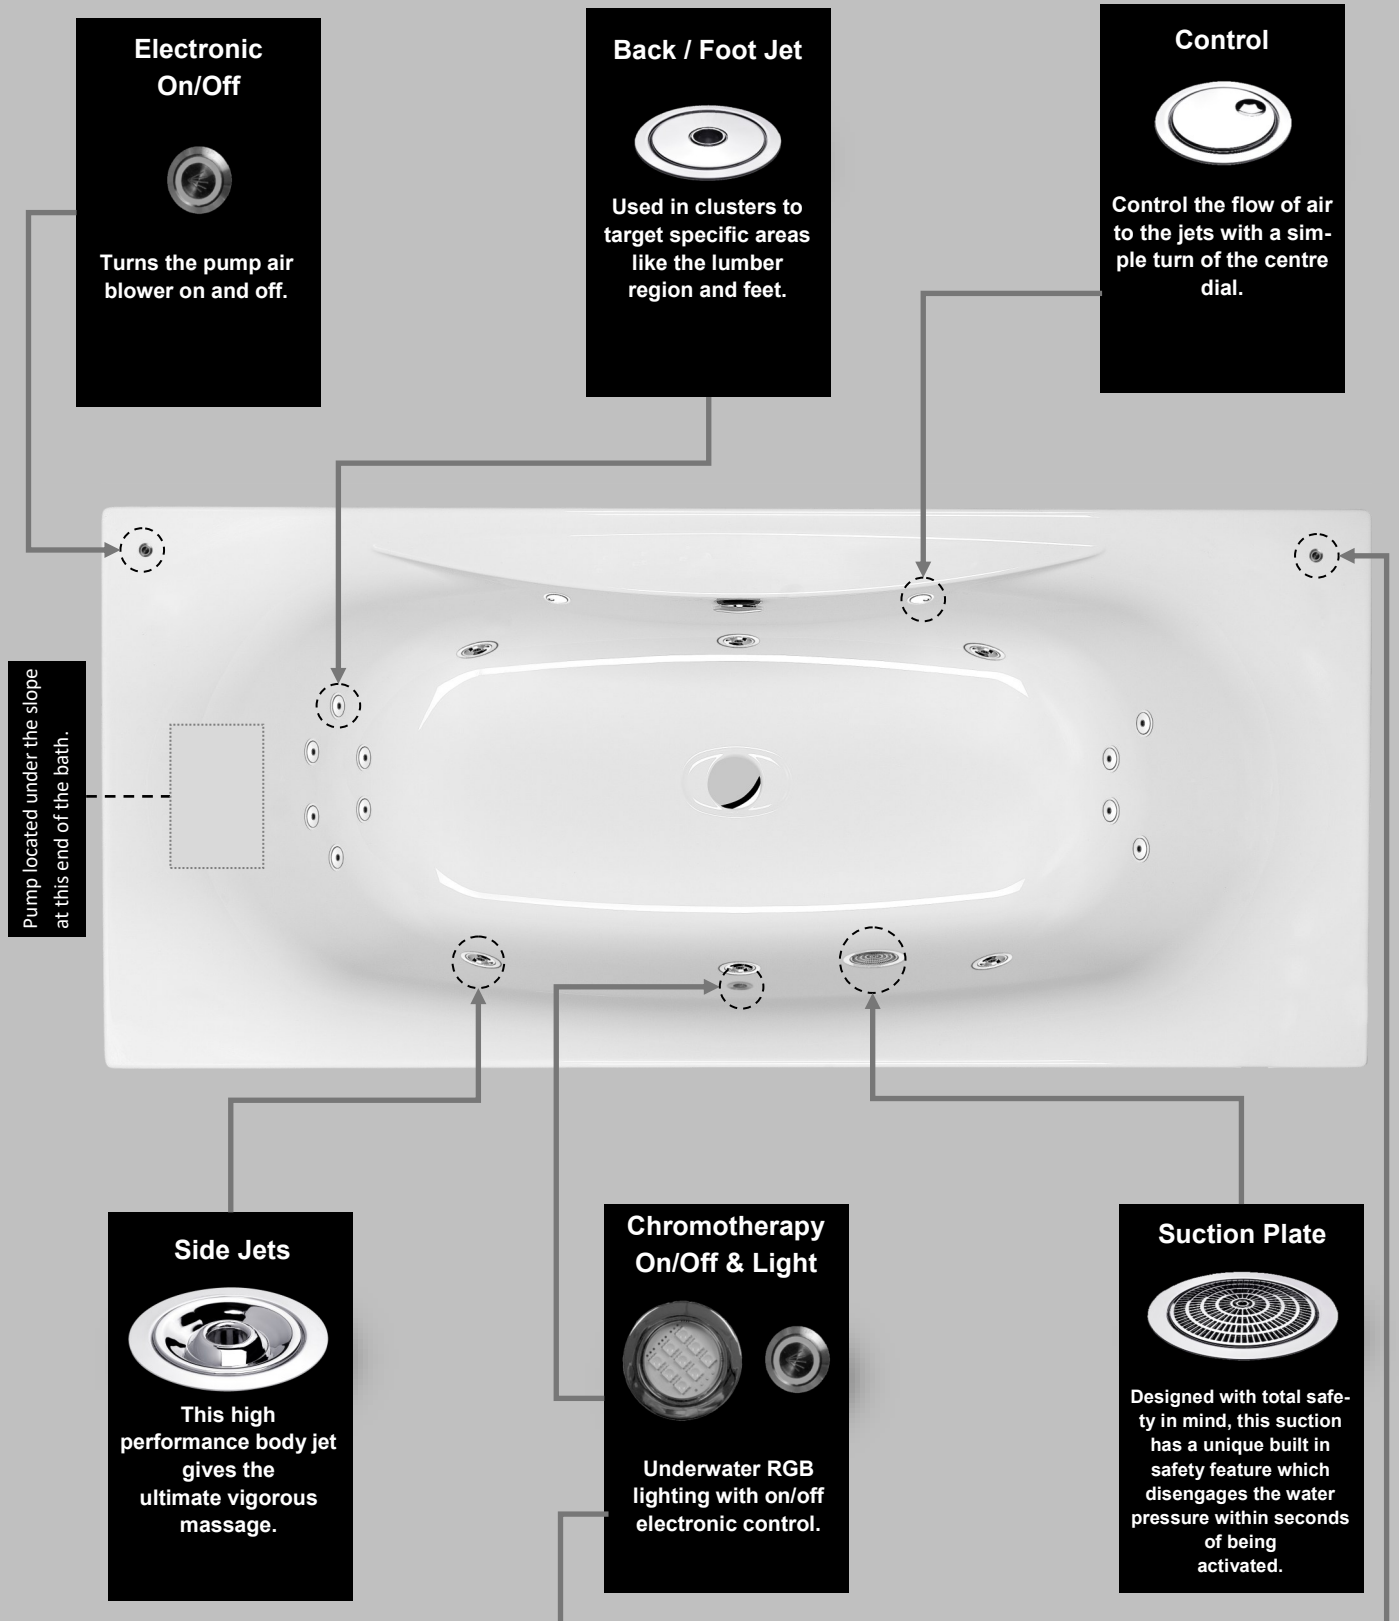

Equity 1800x800

System 6

clenda

Clenda System 6 (x6) Side Jets, (x6) Back Jets, (x4) Foot Jets
 Power—0.70kw/230v/13amp
 Electronic on/off button
 Independent air control for Side Jets & Foot/Back Jets

carron
THE NAME FOR BATHS