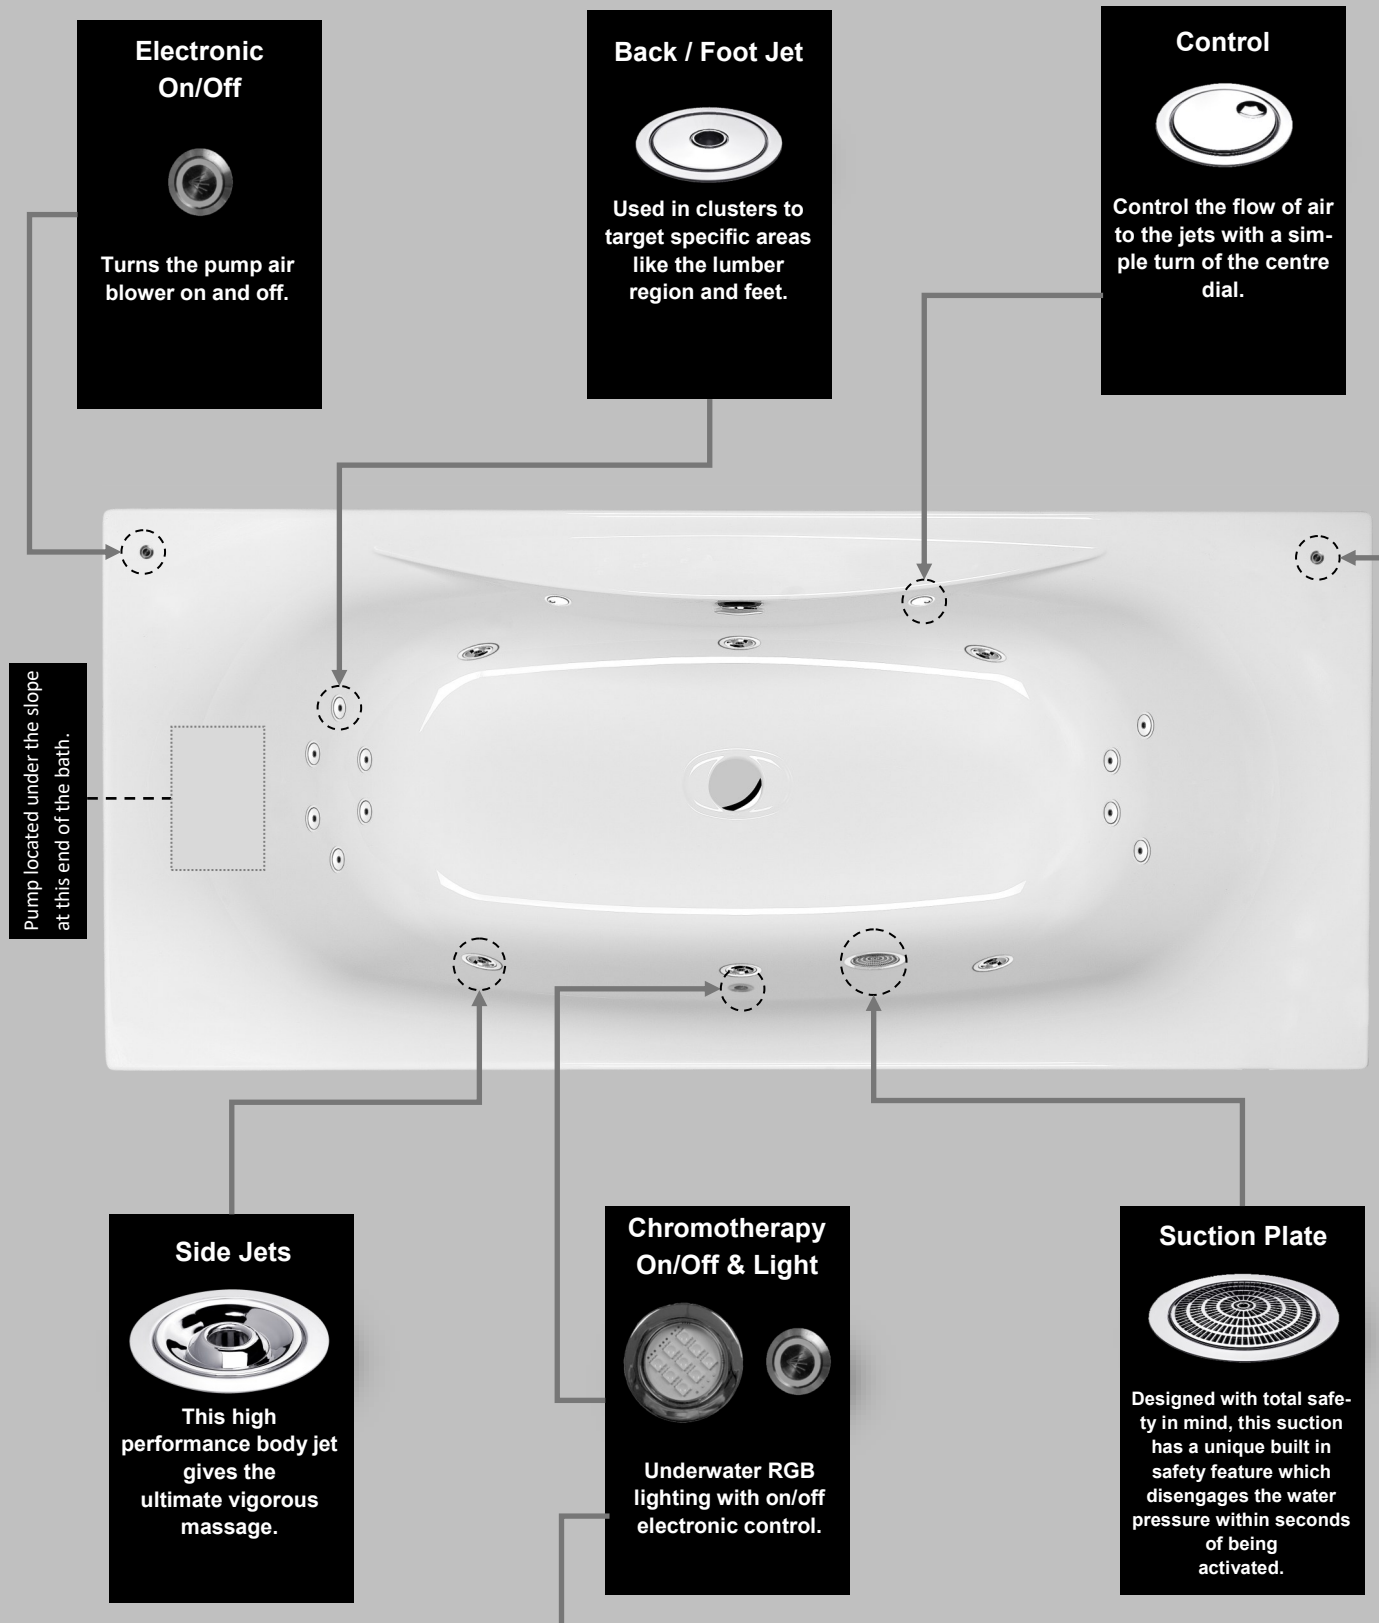

Equity 1700x750

System 6

clenda

Clenda System 6 (x6) Side Jets, (x6) Back Jets, (x4) Foot Jets
 Power—0.70kw/230v/13amp
 Electronic on/off button
 Independent air control for Side Jets & Foot/Back Jets

carron
THE NAME FOR BATHS