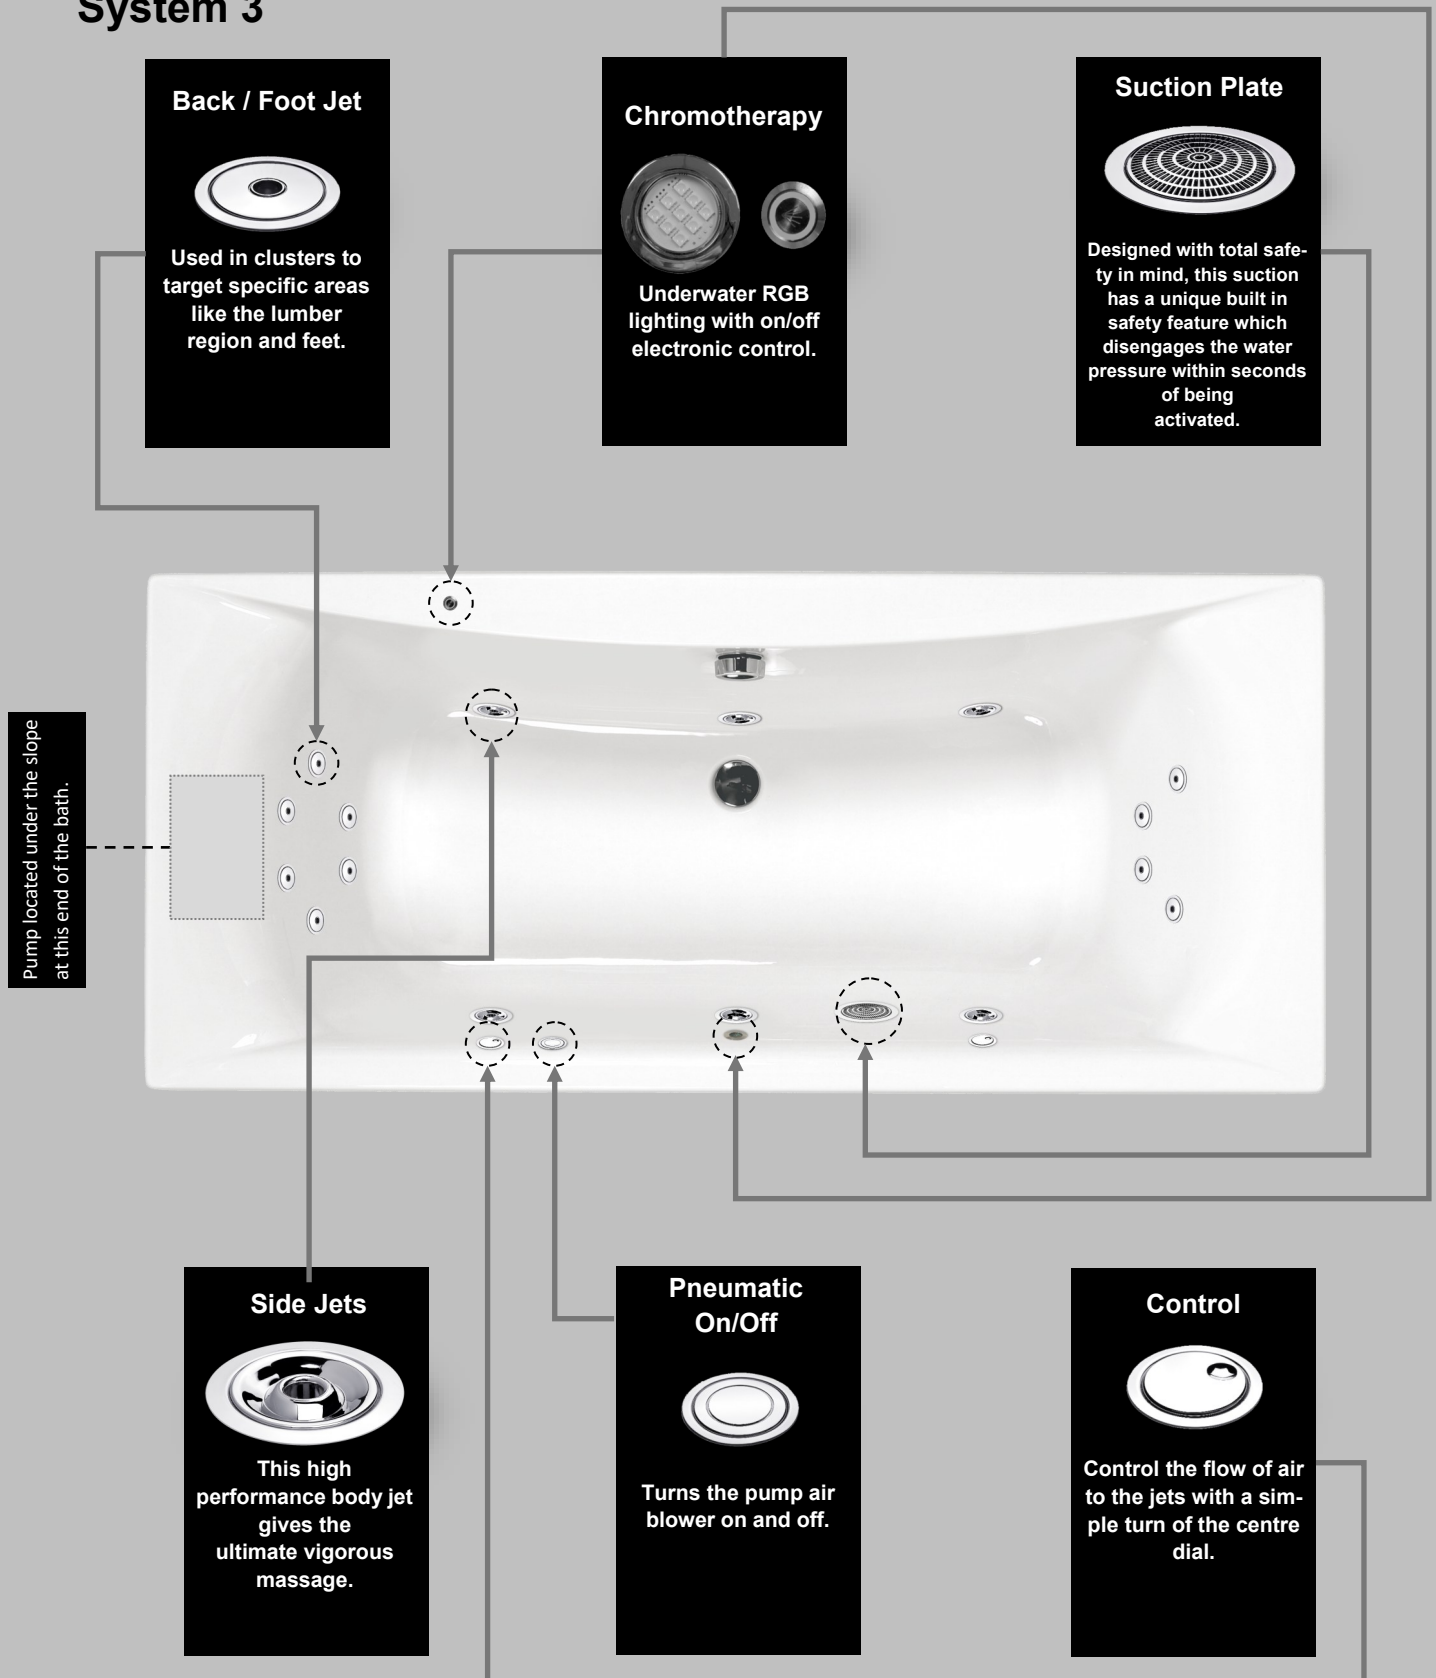

Alpha 1700x700

System 3

clenda

Clenda System 3 (x6) Side Jets, (x6) Back Jets, (x4) Foot Jets
 Power—0.70kw/230v/13amp
 Pneumatic on/off button
 Independent air control for Side Jets & Foot/Back Jets

carron